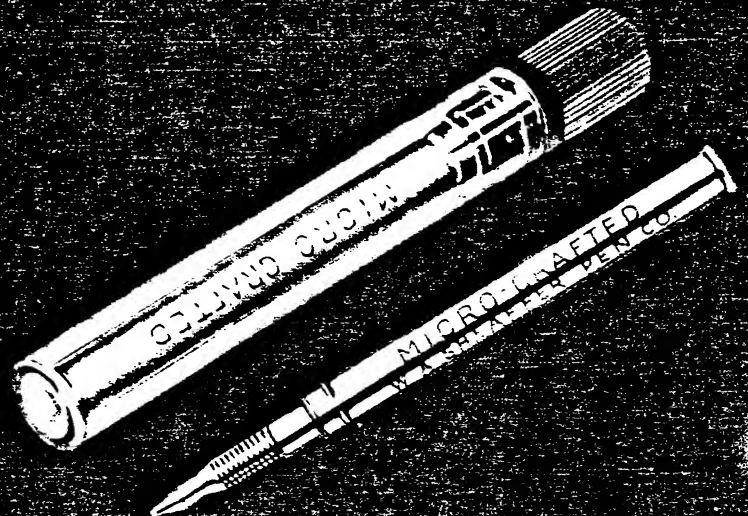

SHEAFFER'S Micro-Crafted UNITS

Made to fit all Sheaffer-made ballpoints, the new "Micro-Crafted" replacement unit is the most dependable ever developed. Each unit individually inspected before shipment. Complete unit protected in transparent plastic case. List price, $1.00 each.